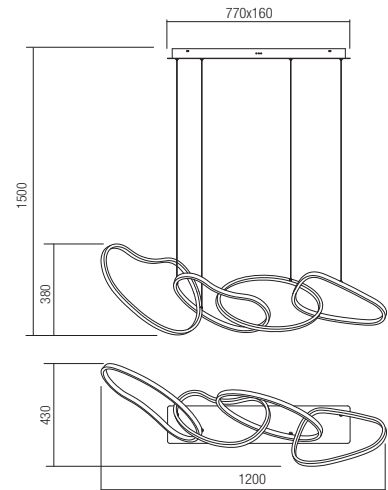

- art. **01-3388** Sand White
- art. **01-3389** Matt Gold
- art. **01-3390** Sand Black